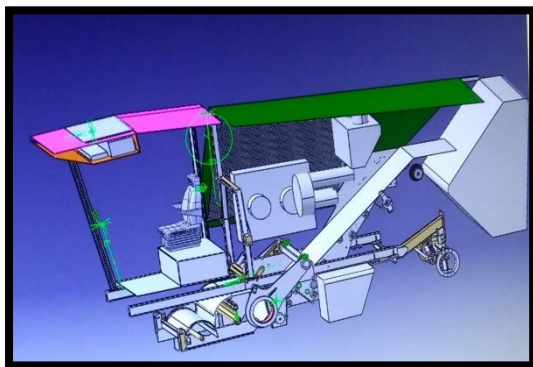

With the will of continuous research and innovation
The Asquini Mec. Eng. Srl
opens up to the foreign market
and puts its consolidated
experience of 70 years available
in the sector with its own design department
also with processing for third parties
that can cover the entire project of your idea
or a project that starts from the design
until the realization.